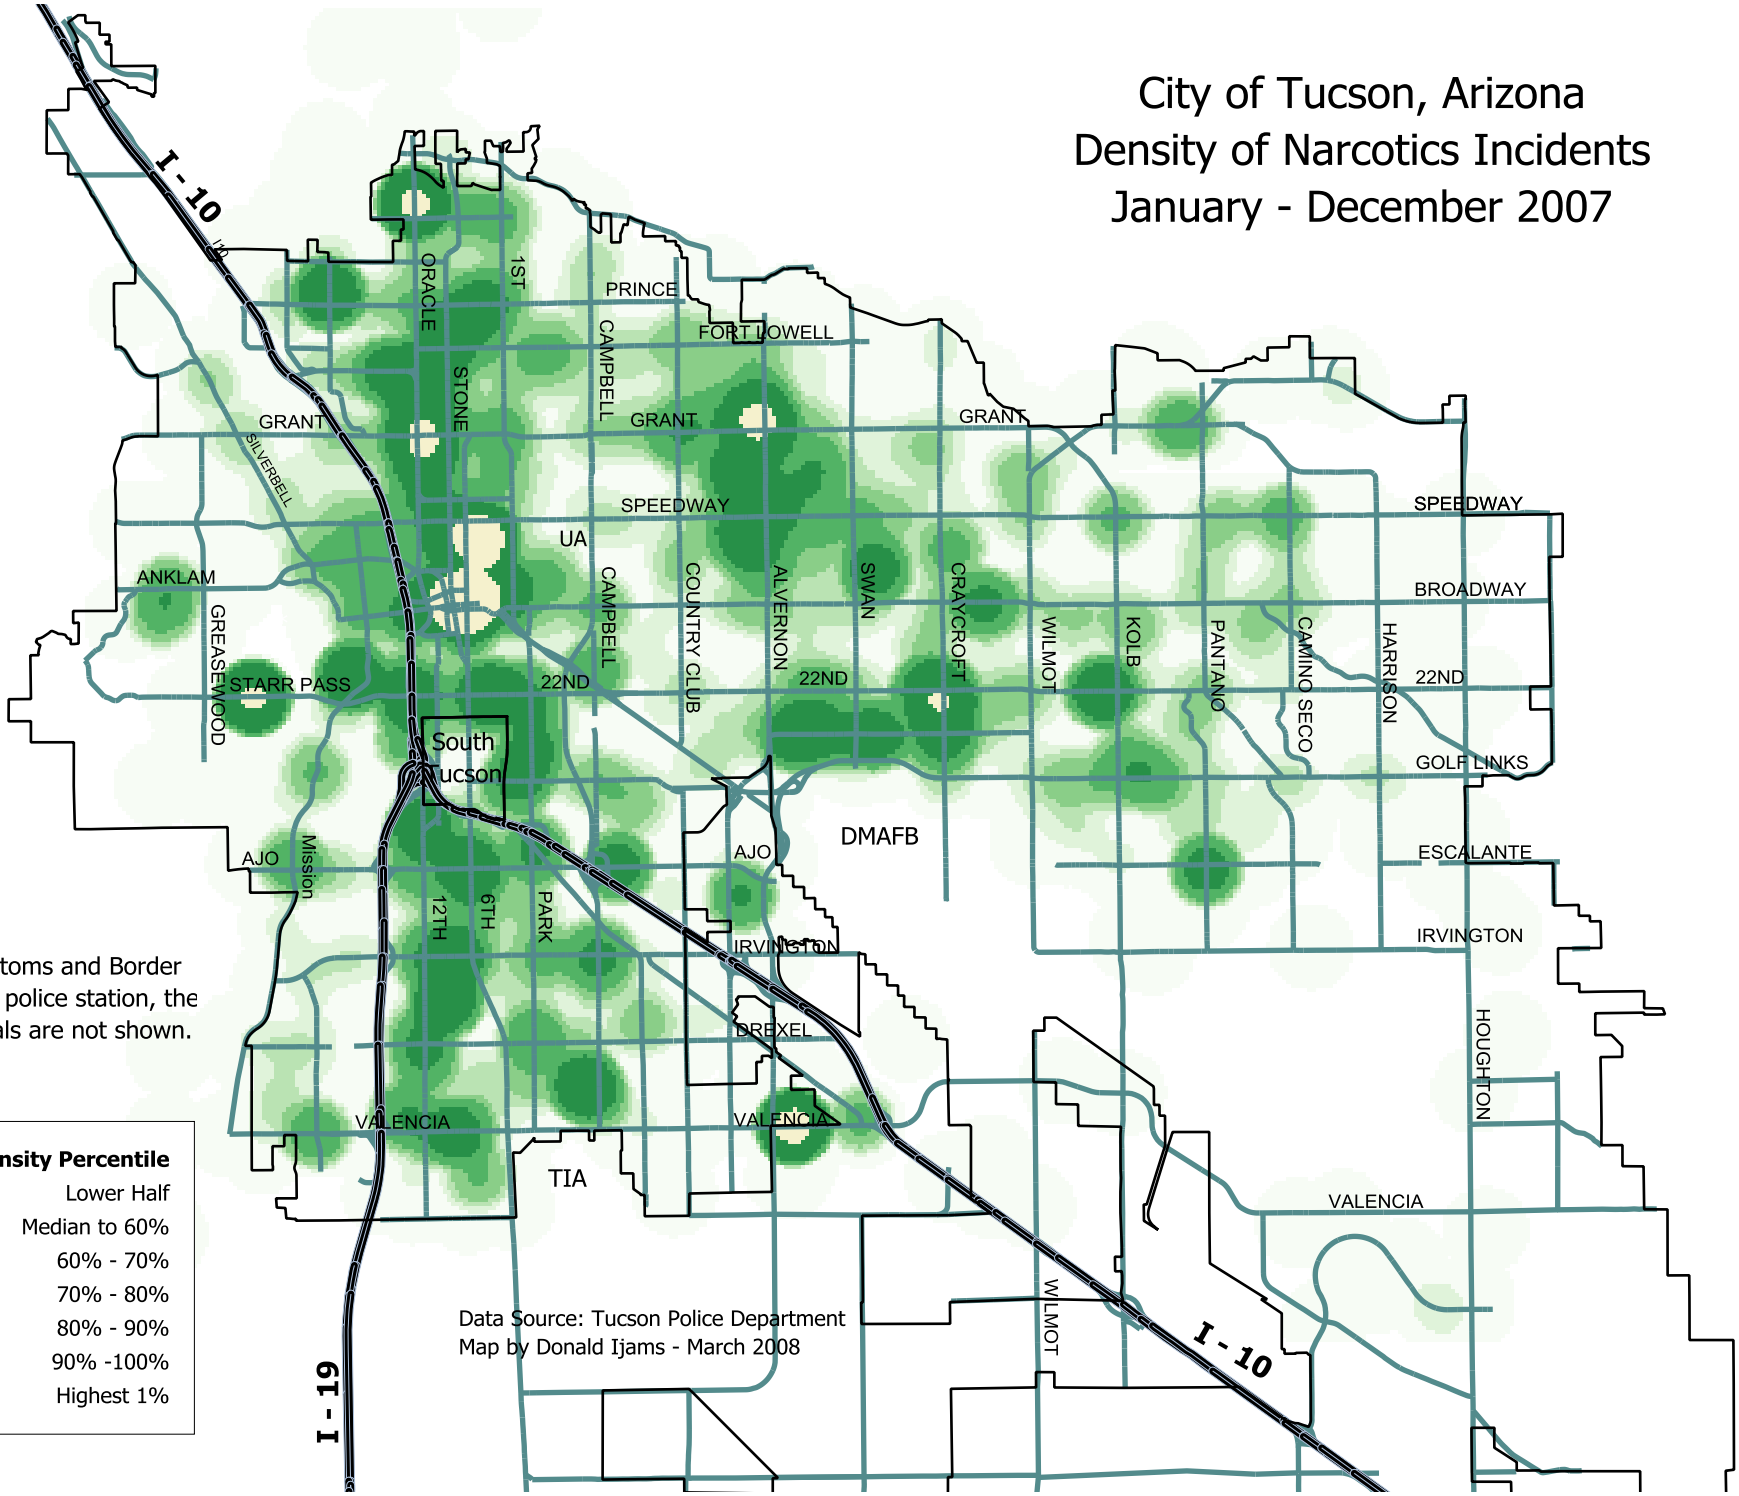

City of Tucson, Arizona Density of Narcotics Incidents January - December 2007

Incidents from Customs and Border Protection, the main police station, the jail and area hospitals are not shown.

Data Source: Tucson Police Department
Map by Donald Ijams - March 2008