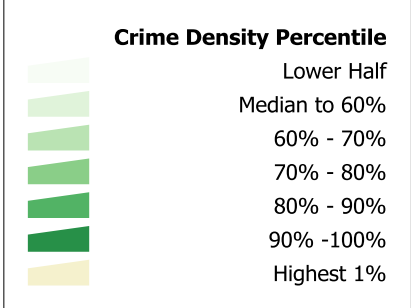

City of Tucson, Arizona Density of Narcotics Incidents January - December 2007

Incidents from Customs and Border Protection, the main police station, the jail and area hospitals are not shown.

Data Source: Tucson Police Department
Map by Donald Ijams - March 2008