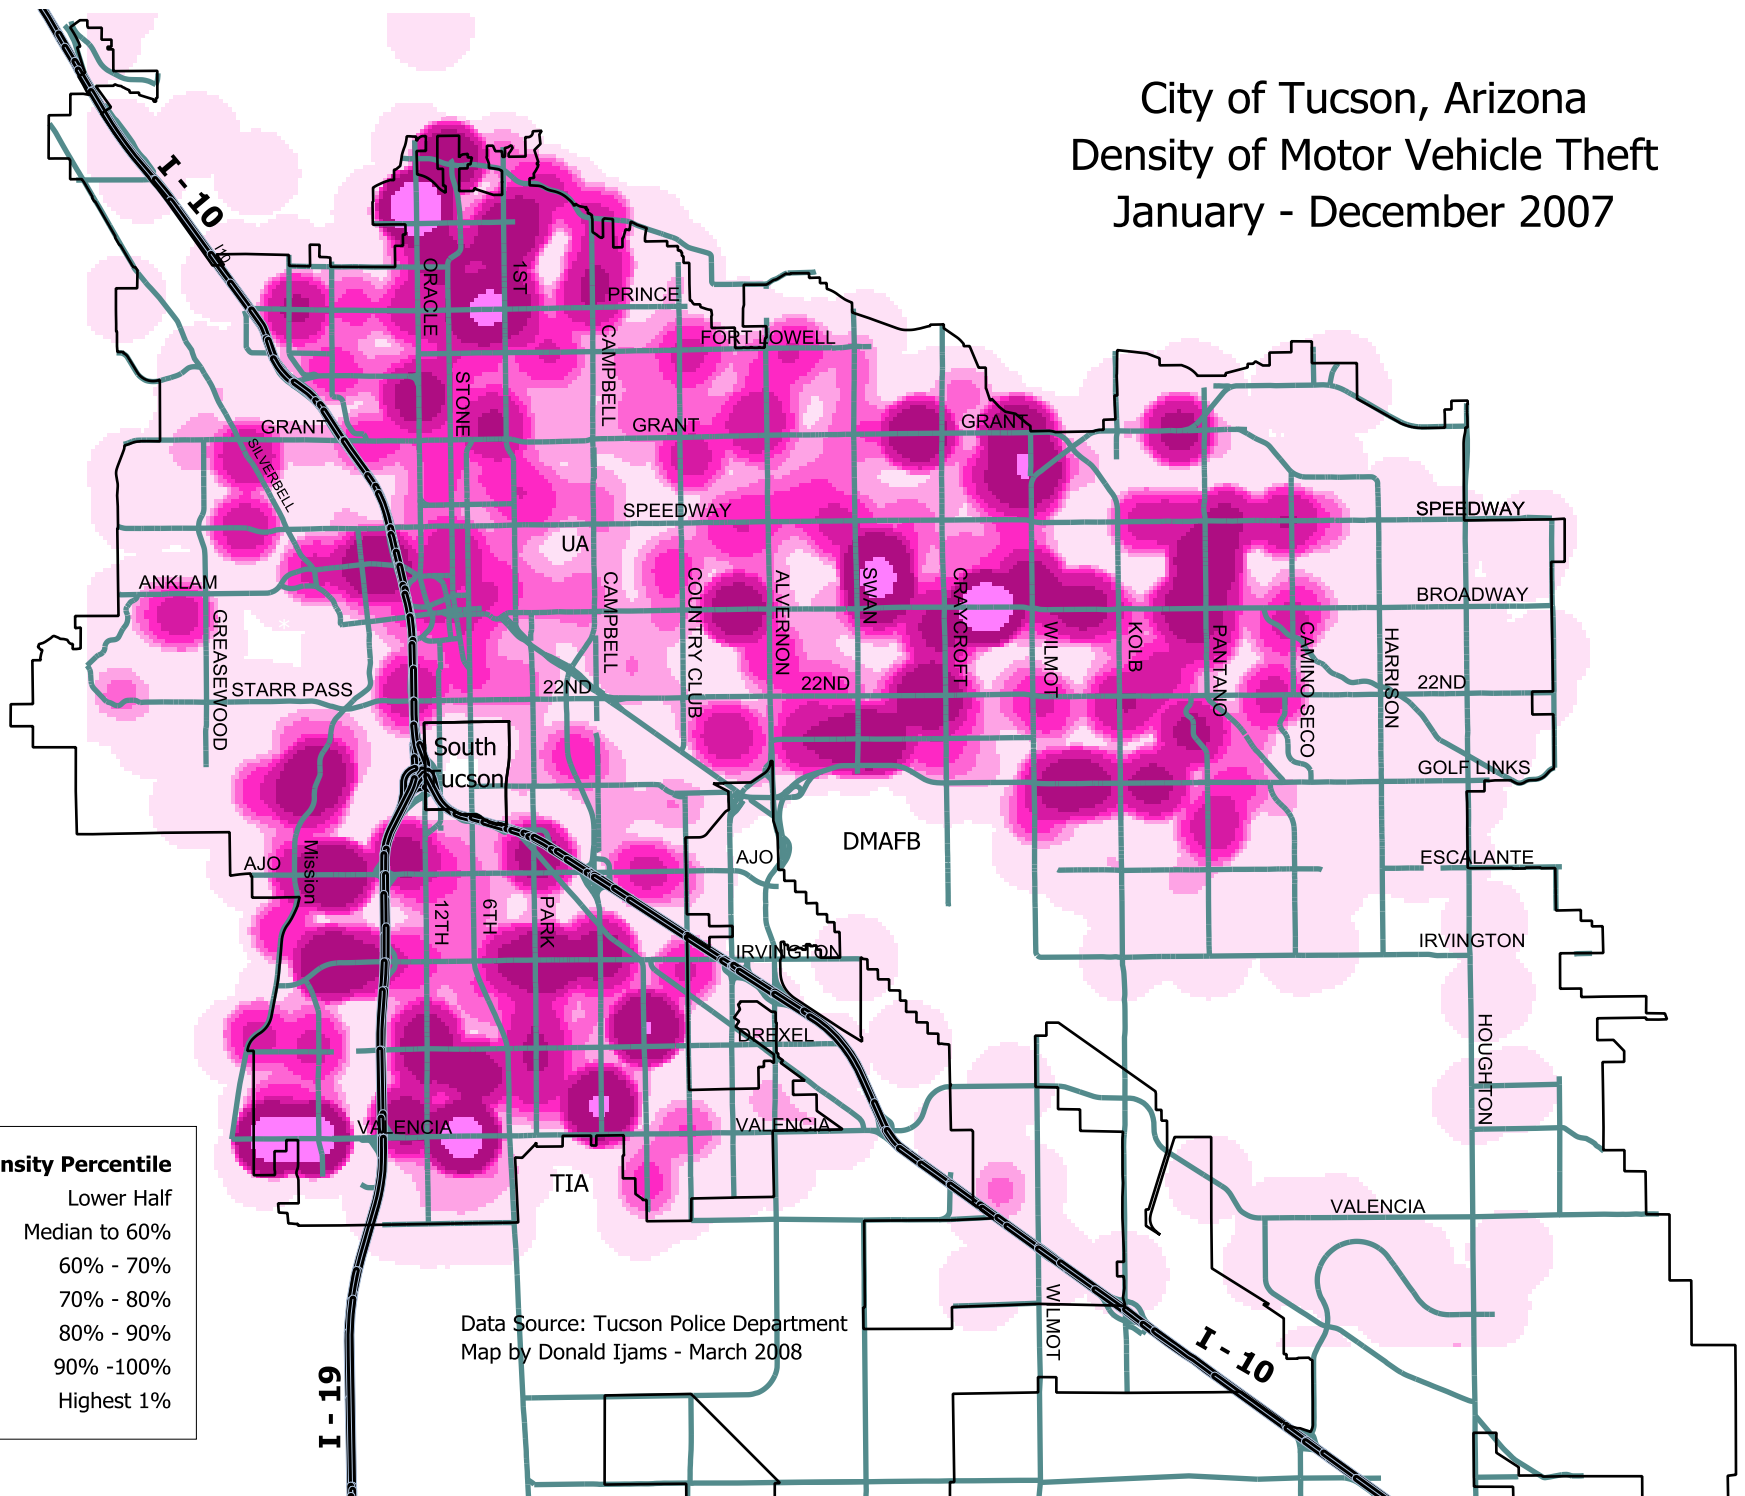

City of Tucson, Arizona Density of Motor Vehicle Theft January - December 2007

Data Source: Tucson Police Department
Map by Donald Ijams - March 2008