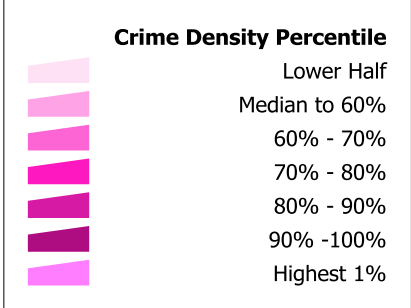

City of Tucson, Arizona Density of Motor Vehicle Theft January - December 2007

Data Source: Tucson Police Department
Map by Donald Ijams - March 2008