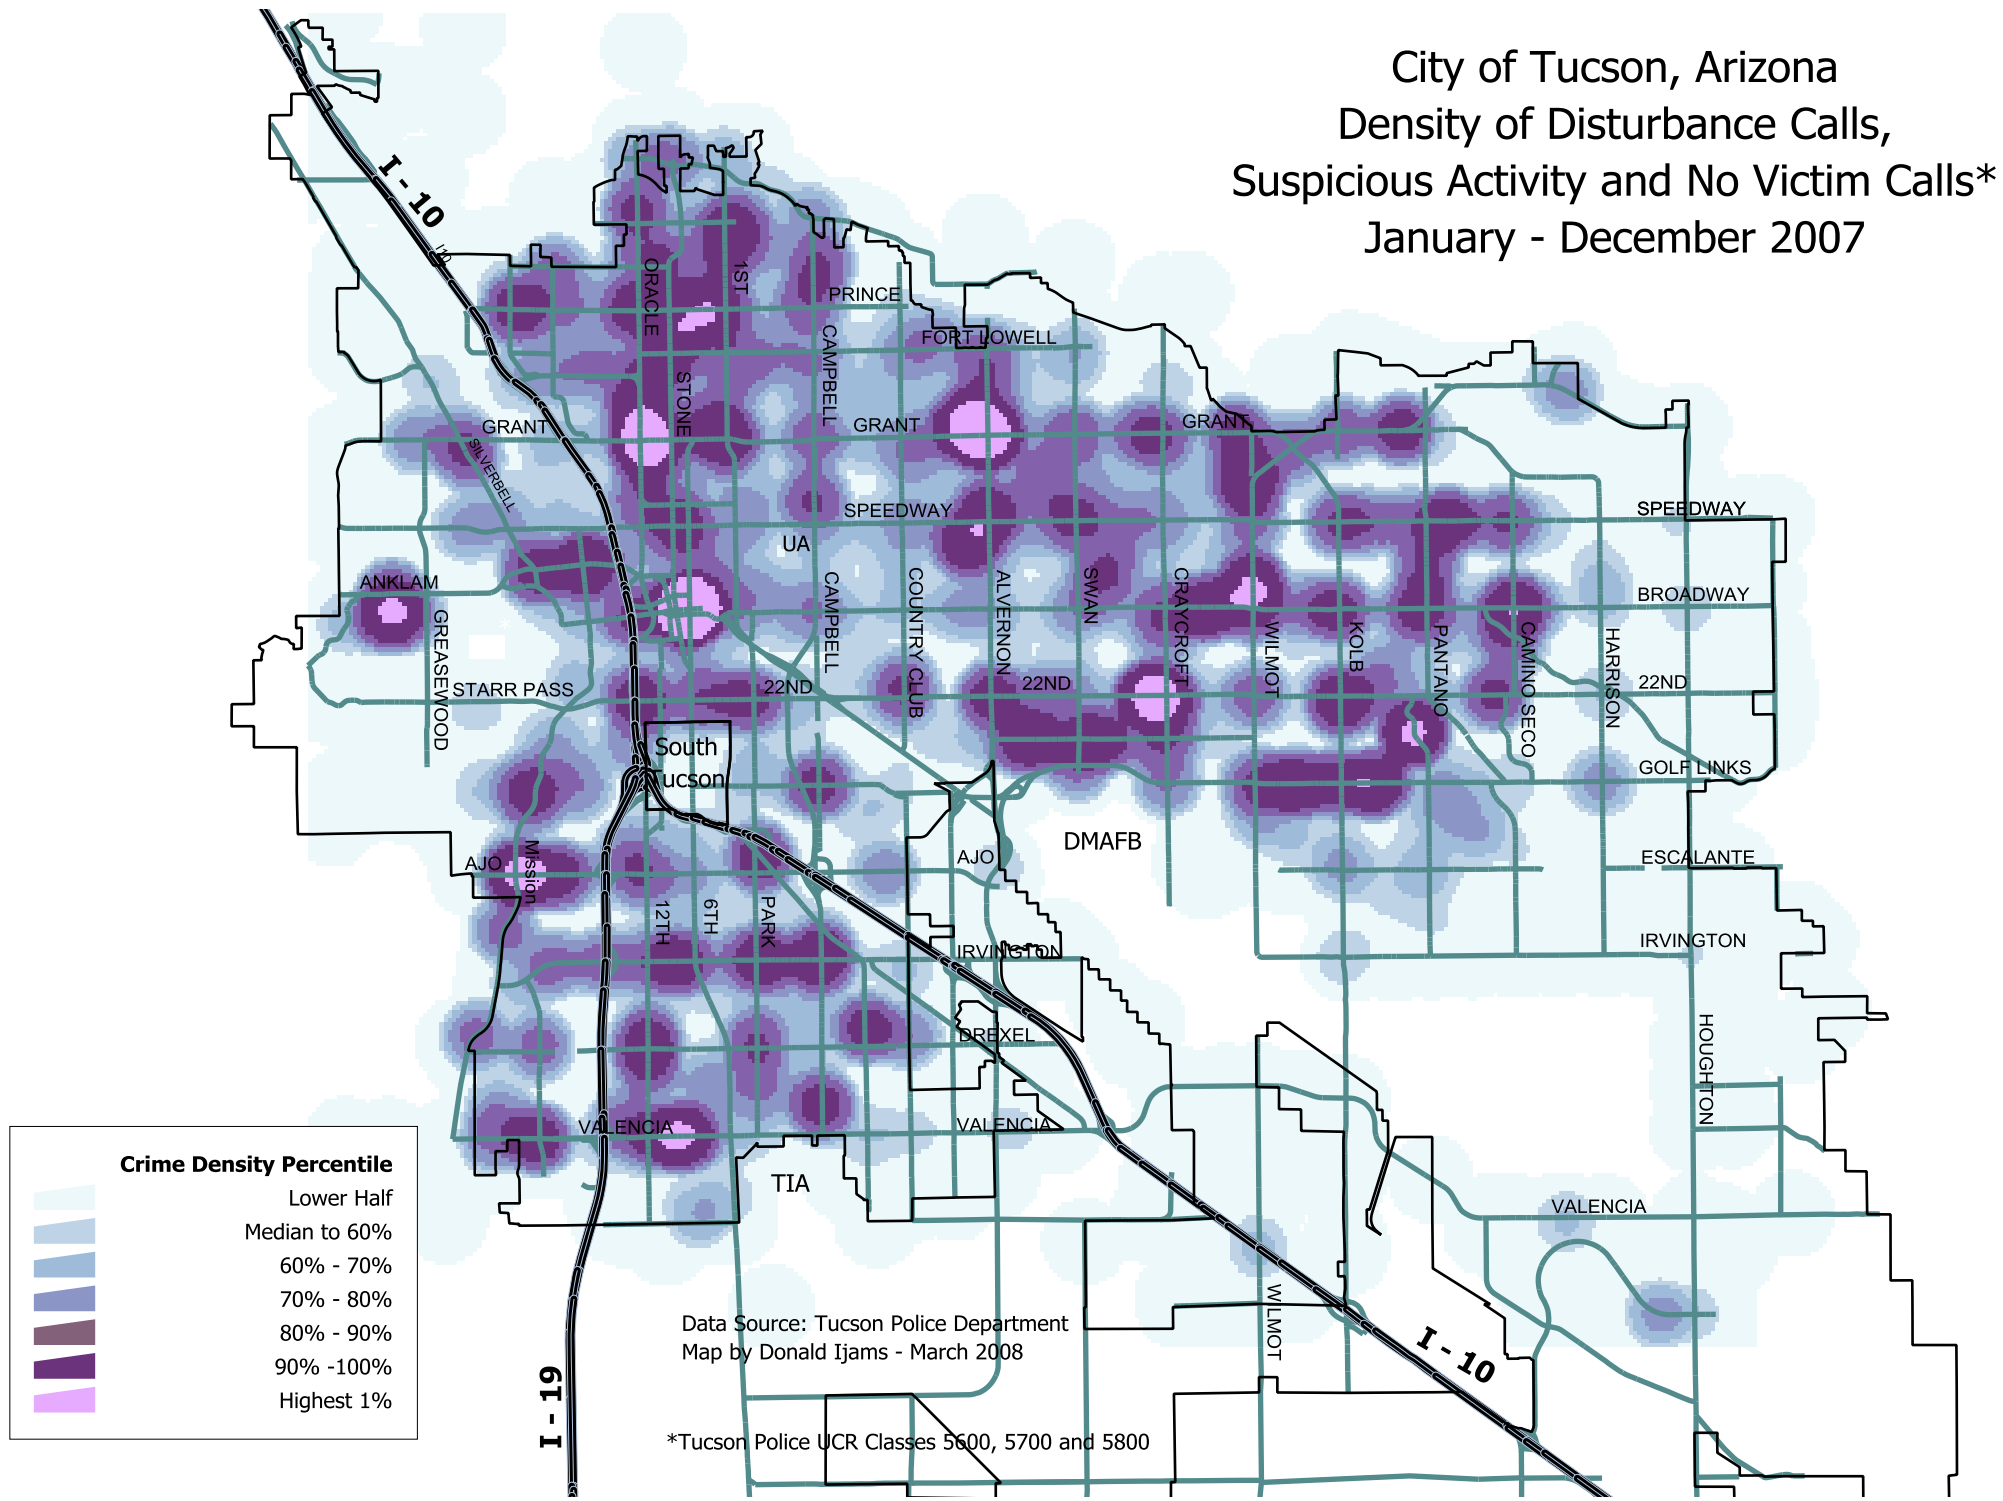

City of Tucson, Arizona Density of Disturbance Calls, Suspicious Activity and No Victim Calls* January - December 2007

Data Source: Tucson Police Department
Map by Donald Ijams - March 2008

*Tucson Police UCR Classes 5600, 5700 and 5800