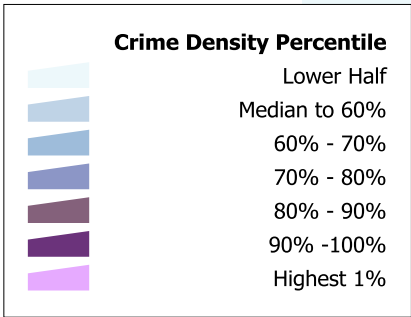

City of Tucson, Arizona Density of Disturbance Calls, Suspicious Activity and No Victim Calls* January - December 2007

Data Source: Tucson Police Department
Map by Donald Ijams - March 2008

*Tucson Police UCR Classes 5600, 5700 and 5800