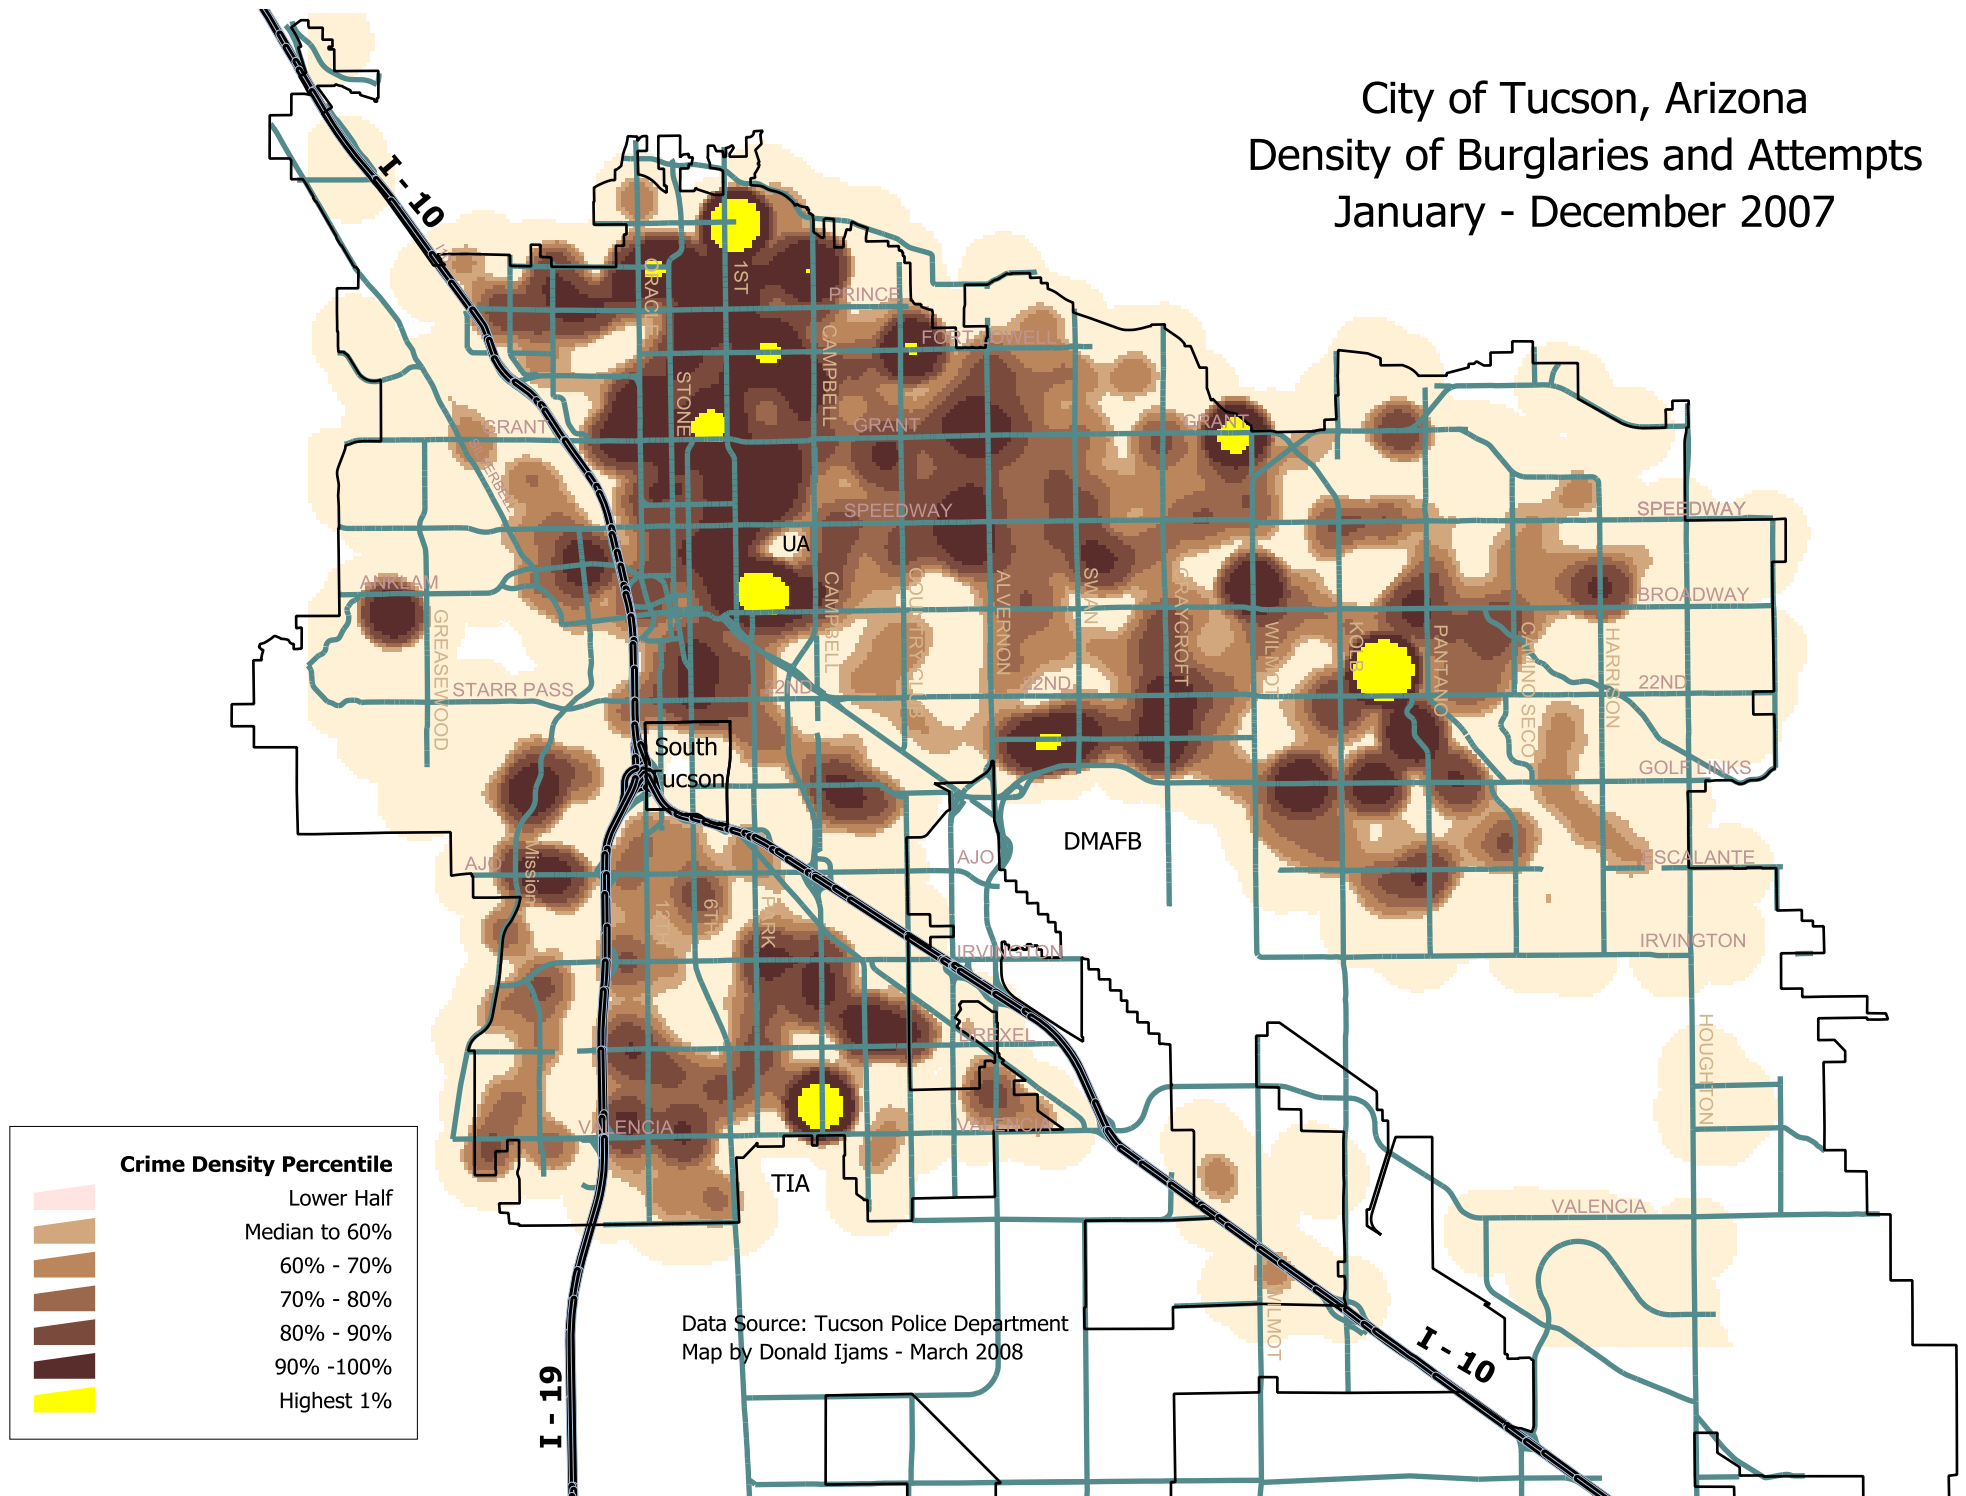

City of Tucson, Arizona

Density of Burglaries and Attempts

January - December 2007

Data Source: Tucson Police Department
 Map by Donald Ijams - March 2008