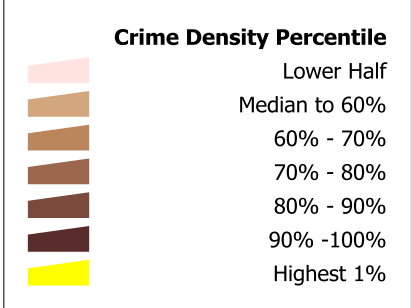

City of Tucson, Arizona

Density of Burglaries and Attempts

January - December 2007

Data Source: Tucson Police Department
 Map by Donald Ijams - March 2008