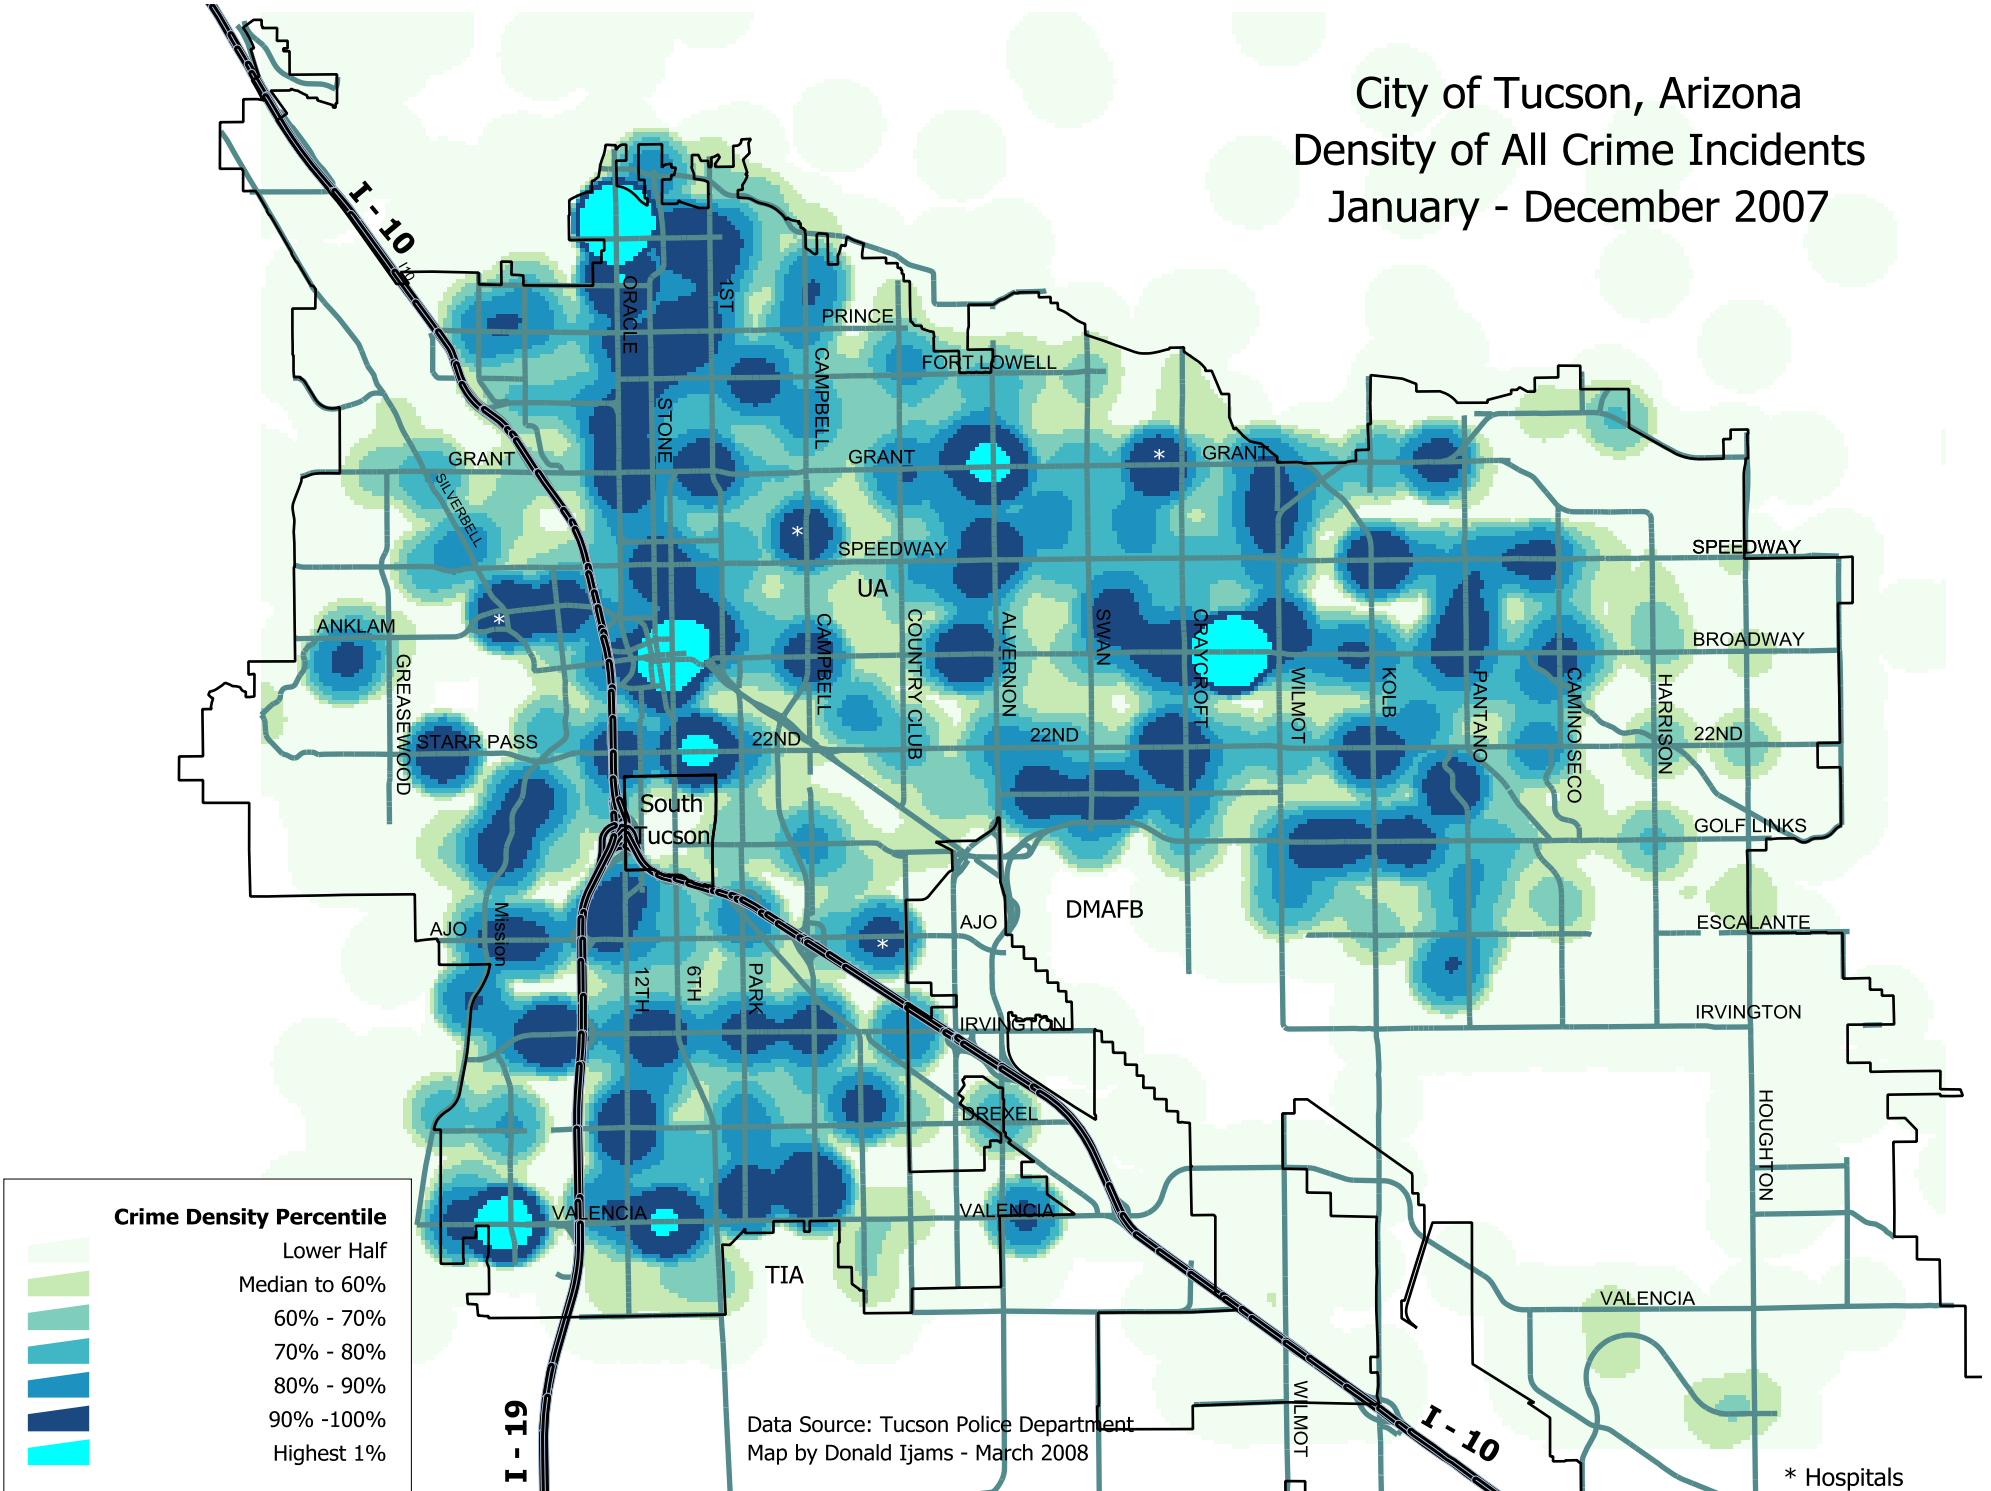

City of Tucson, Arizona Density of All Crime Incidents January - December 2007

Data Source: Tucson Police Department
Map by Donald Ijams - March 2008

* Hospitals