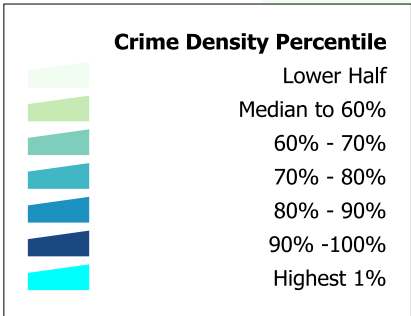

City of Tucson, Arizona Density of All Crime Incidents January - December 2007

Data Source: Tucson Police Department
Map by Donald Ijams - March 2008

* Hospitals